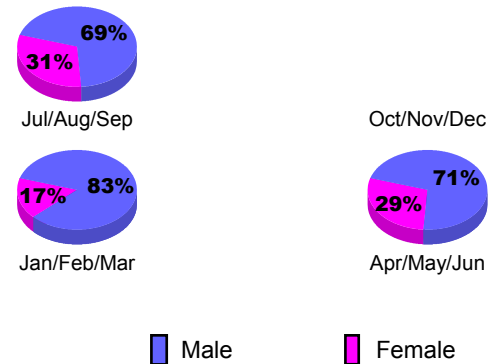

GMT: **DANA BIGGS**

Location: **CALIFORNIA**

GMT CA: **1**

CLUBS

Month	New Club Goal	Actual New Clubs	Actual Dropped Clubs	Gain/Loss of Clubs
2012-2013				
Jul/Aug/Sep	0	0	0	0
Oct/Nov/Dec	1	1	3	-2
Jan/Feb/Mar	1	0	-1	1
Apr/May/June	1	0	0	0
Totals	3	1	2	-1

Club Results 2012-2013

Goal, New, Dropped, Gain/Loss

YTD Status Quo Clubs 2012-2013

Status Quo Clubs Compared to Status Quo Members

Club Gain/Loss 2012-2013

MEMBERSHIP

Month	Net Memb Goal	Actual New Memb	Actual Dropped Memb	Gain/Loss of Memb
2012-2013				
Jul/Aug/Sep	3	35	51	-16
Oct/Nov/Dec	3	42	86	-44
Jan/Feb/Mar	28	26	34	-8
Apr/May/June	3	52	51	1
Totals	37	155	222	-67

Membership Results 2012-2013

Goal, New, Dropped, Gain/Loss

Gender Comparison 2012-2013

Membership Gain/Loss 2012-2013