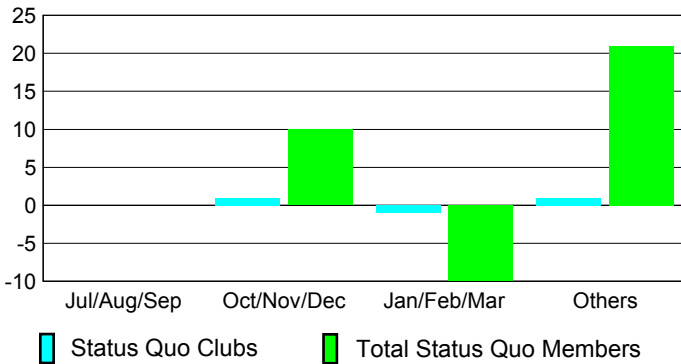

GMT: **DANA BIGGS**

Location: **CALIFORNIA**

GMT CA: **1**

CLUBS

Month	New Club Goal	Actual New Clubs	Actual Dropped Clubs	Gain/Loss of Clubs
2012-2013				
Jul/Aug/Sep	0	0	0	0
Oct/Nov/Dec	1	1	3	-2
Jan/Feb/Mar	1	0	-1	1
Apr/May/June	1	0	0	0
Totals	3	1	2	-1

Club Results 2012-2013

Goal, New, Dropped, Gain/Loss

YTD Status Quo Clubs 2012-2013

Status Quo Clubs Compared to Status Quo Members

Club Gain/Loss 2012-2013

MEMBERSHIP

Month	Net Memb Goal	Actual New Memb	Actual Dropped Memb	Gain/Loss of Memb
2012-2013				
Jul/Aug/Sep	3	35	51	-16
Oct/Nov/Dec	3	42	86	-44
Jan/Feb/Mar	28	26	34	-8
Apr/May/June	3	52	51	1
Totals	37	155	222	-67