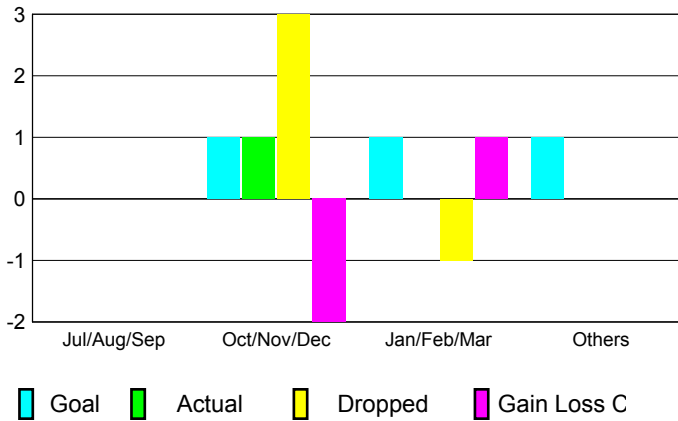

GMT: **DANA BIGGS**

Location: **CALIFORNIA**

GMT CA: **1**

CLUBS

Month	New Club Goal	Actual New Clubs	Actual Dropped Clubs	Gain/Loss of Clubs
2012-2013				
Jul/Aug/Sep	0	0	0	0
Oct/Nov/Dec	1	1	3	-2
Jan/Feb/Mar	1	0	-1	1
Apr/May/June	1	0	0	0
Totals	3	1	2	-1

Club Results 2012-2013

Goal, New, Dropped, Gain/Loss

YTD Status Quo Clubs 2012-2013

Status Quo Clubs Compared to Status Quo Members

Club Gain/Loss 2012-2013

MEMBERSHIP

Month	Net Memb Goal	Actual New Memb	Actual Dropped Memb	Gain/Loss of Memb
2012-2013				
Jul/Aug/Sep	3	35	51	-16
Oct/Nov/Dec	3	42	86	-44
Jan/Feb/Mar	28	26	34	-8
Apr/May/June	3	52	51	1
Totals	37	155	222	-67