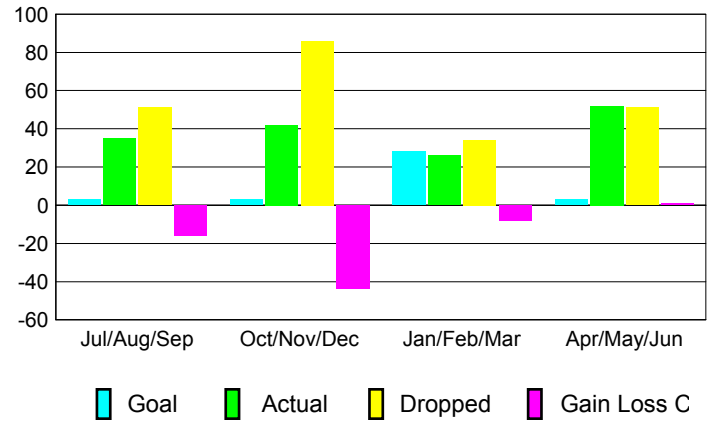

GMT: **DANA BIGGS**

Location: **CALIFORNIA**

GMT CA: **1**

CLUBS

Month	New Club Goal	Actual New Clubs	Actual Dropped Clubs	Gain/Loss of Clubs
2012-2013				
Jul/Aug/Sep	0	0	0	0
Oct/Nov/Dec	1	1	3	-2
Jan/Feb/Mar	1	0	-1	1
Apr/May/June	1	0	0	0
Totals	3	1	2	-1

Club Results 2012-2013

Goal, New, Dropped, Gain/Loss

YTD Status Quo Clubs 2012-2013

Status Quo Clubs Compared to Status Quo Members

Club Gain/Loss 2012-2013

MEMBERSHIP

Month	Net Memb Goal	Actual New Memb	Actual Dropped Memb	Gain/Loss of Memb
2012-2013				
Jul/Aug/Sep	3	35	51	-16
Oct/Nov/Dec	3	42	86	-44
Jan/Feb/Mar	28	26	34	-8
Apr/May/June	3	52	51	1
Totals	37	155	222	-67

Membership Results 2012-2013

Goal, New, Dropped, Gain/Loss

Gender Comparison 2012-2013

Membership Gain/Loss 2012-2013